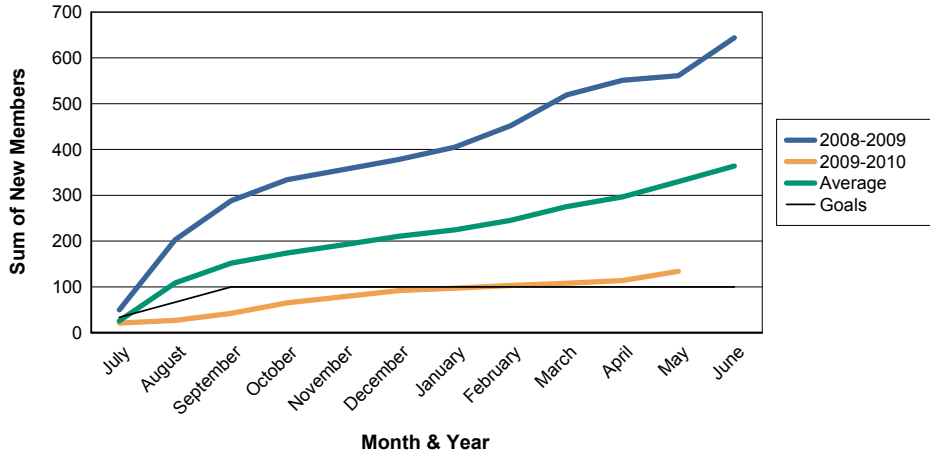

For District 324C2

Sum of Charter Members/ Month & Year

For District 324C2

3 Year Comparisons for GMT Constitutional Area 6

By GMT District

As of May 2010

Sum of New Members/ Month & Year

For District 324C2