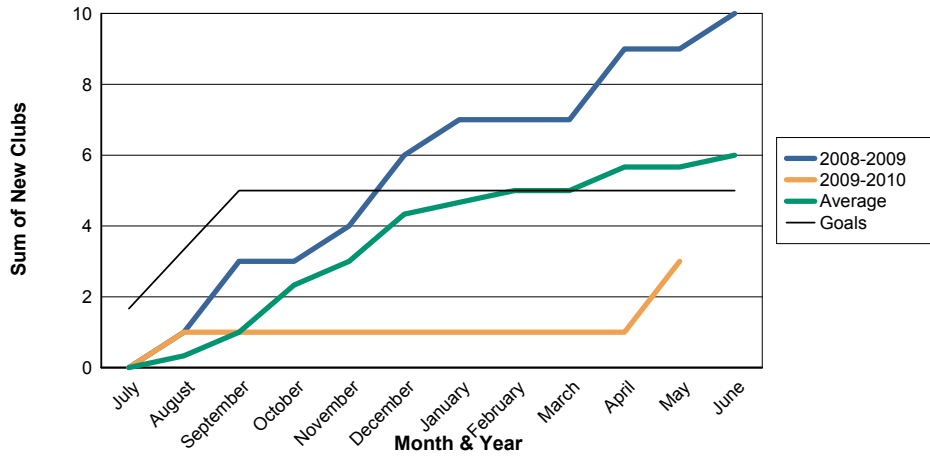

3 Year Comparisons for GMT Constitutional Area 6

By GMT District

As of May 2010

Sum of New Clubs/ Month & Year

For District 324C2

Sum of Dropped Clubs/ Month & Year

For District 324C2

Sum of Net Clubs/ Month & Year