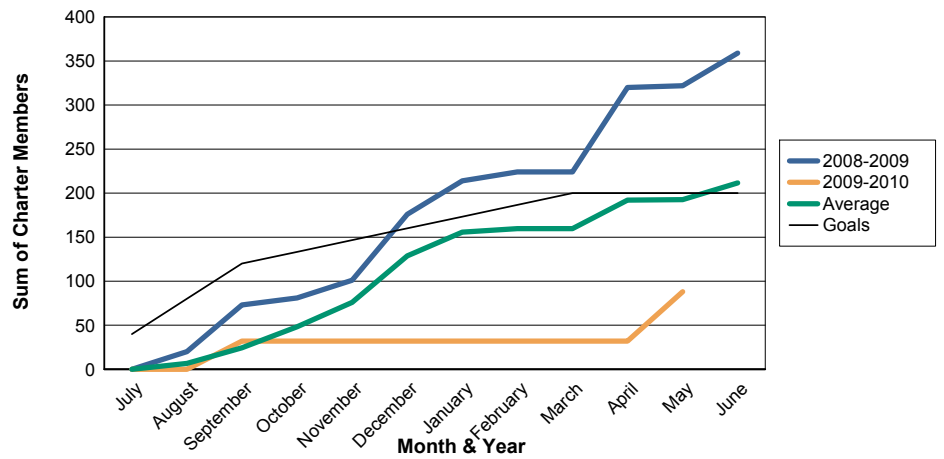

Sum of Charter Members/ Month & Year

For District 324C2