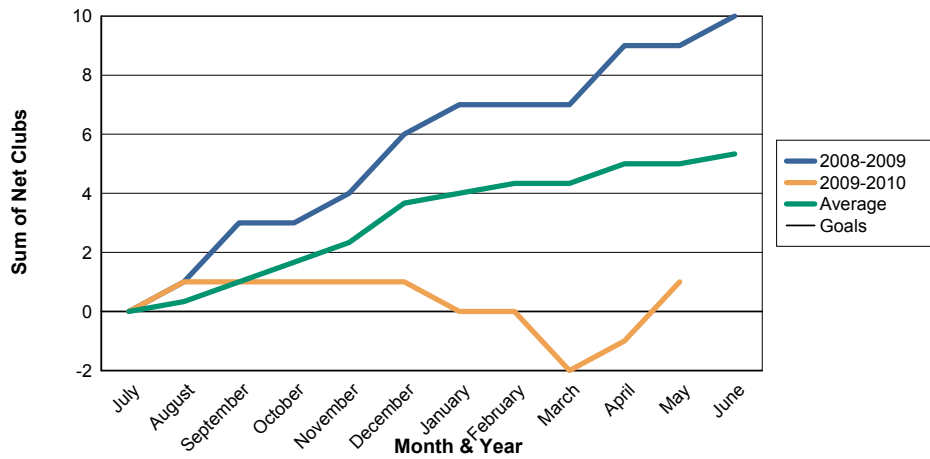

Sum of Net Clubs/ Month & Year

For District 324C2