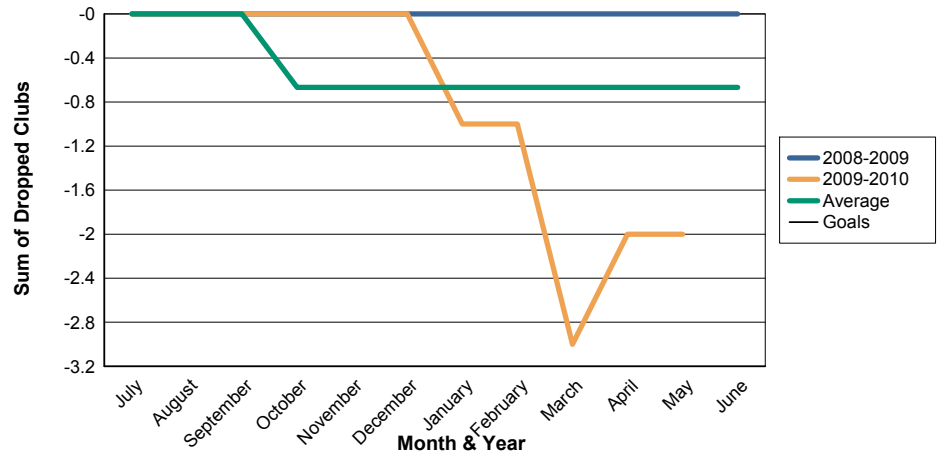

3 Year Comparisons for GMT Constitutional Area 6

By GMT District

As of May 2010

Sum of New Clubs/ Month & Year

For District 324C2

Sum of Dropped Clubs/ Month & Year

For District 324C2

Sum of Net Clubs/ Month & Year