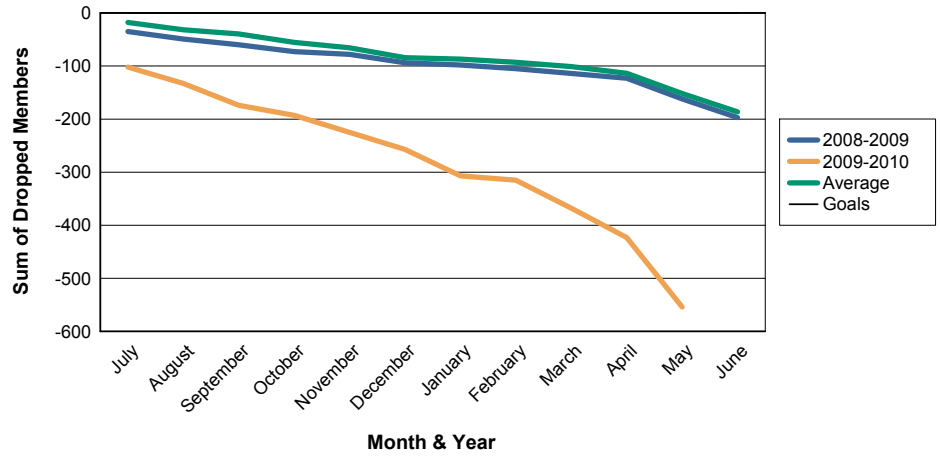

Sum of Dropped Members/ Month & Year

For District 324C2